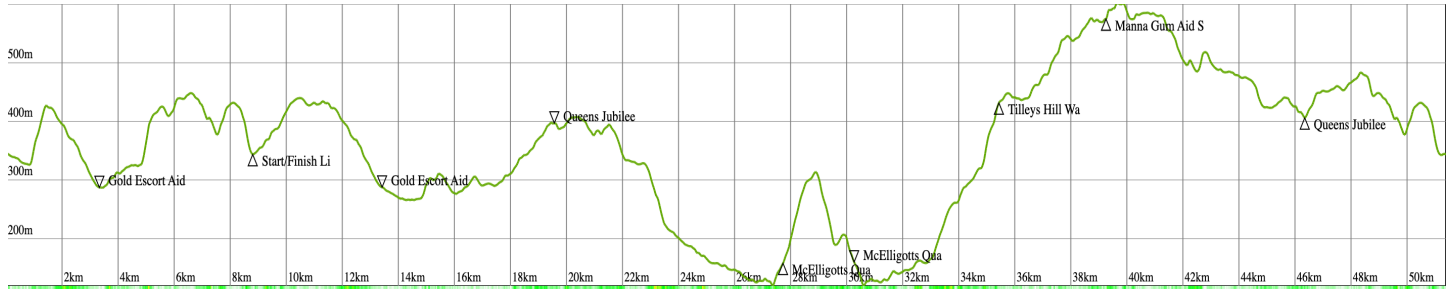

BELAIR MARATHON

COURSE MAP

& ELEVATION

50KM ULTRA

GAIN: 1709m | LOSS: 1709m