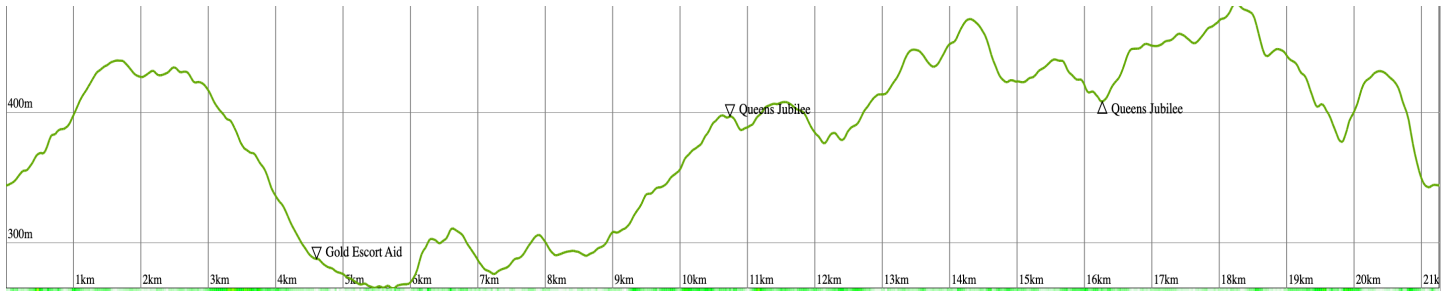

BELAIR MARATHON

COURSE MAP

& ELEVATION

HALF MARATHON

GAIN: 612m | LOSS: 612m